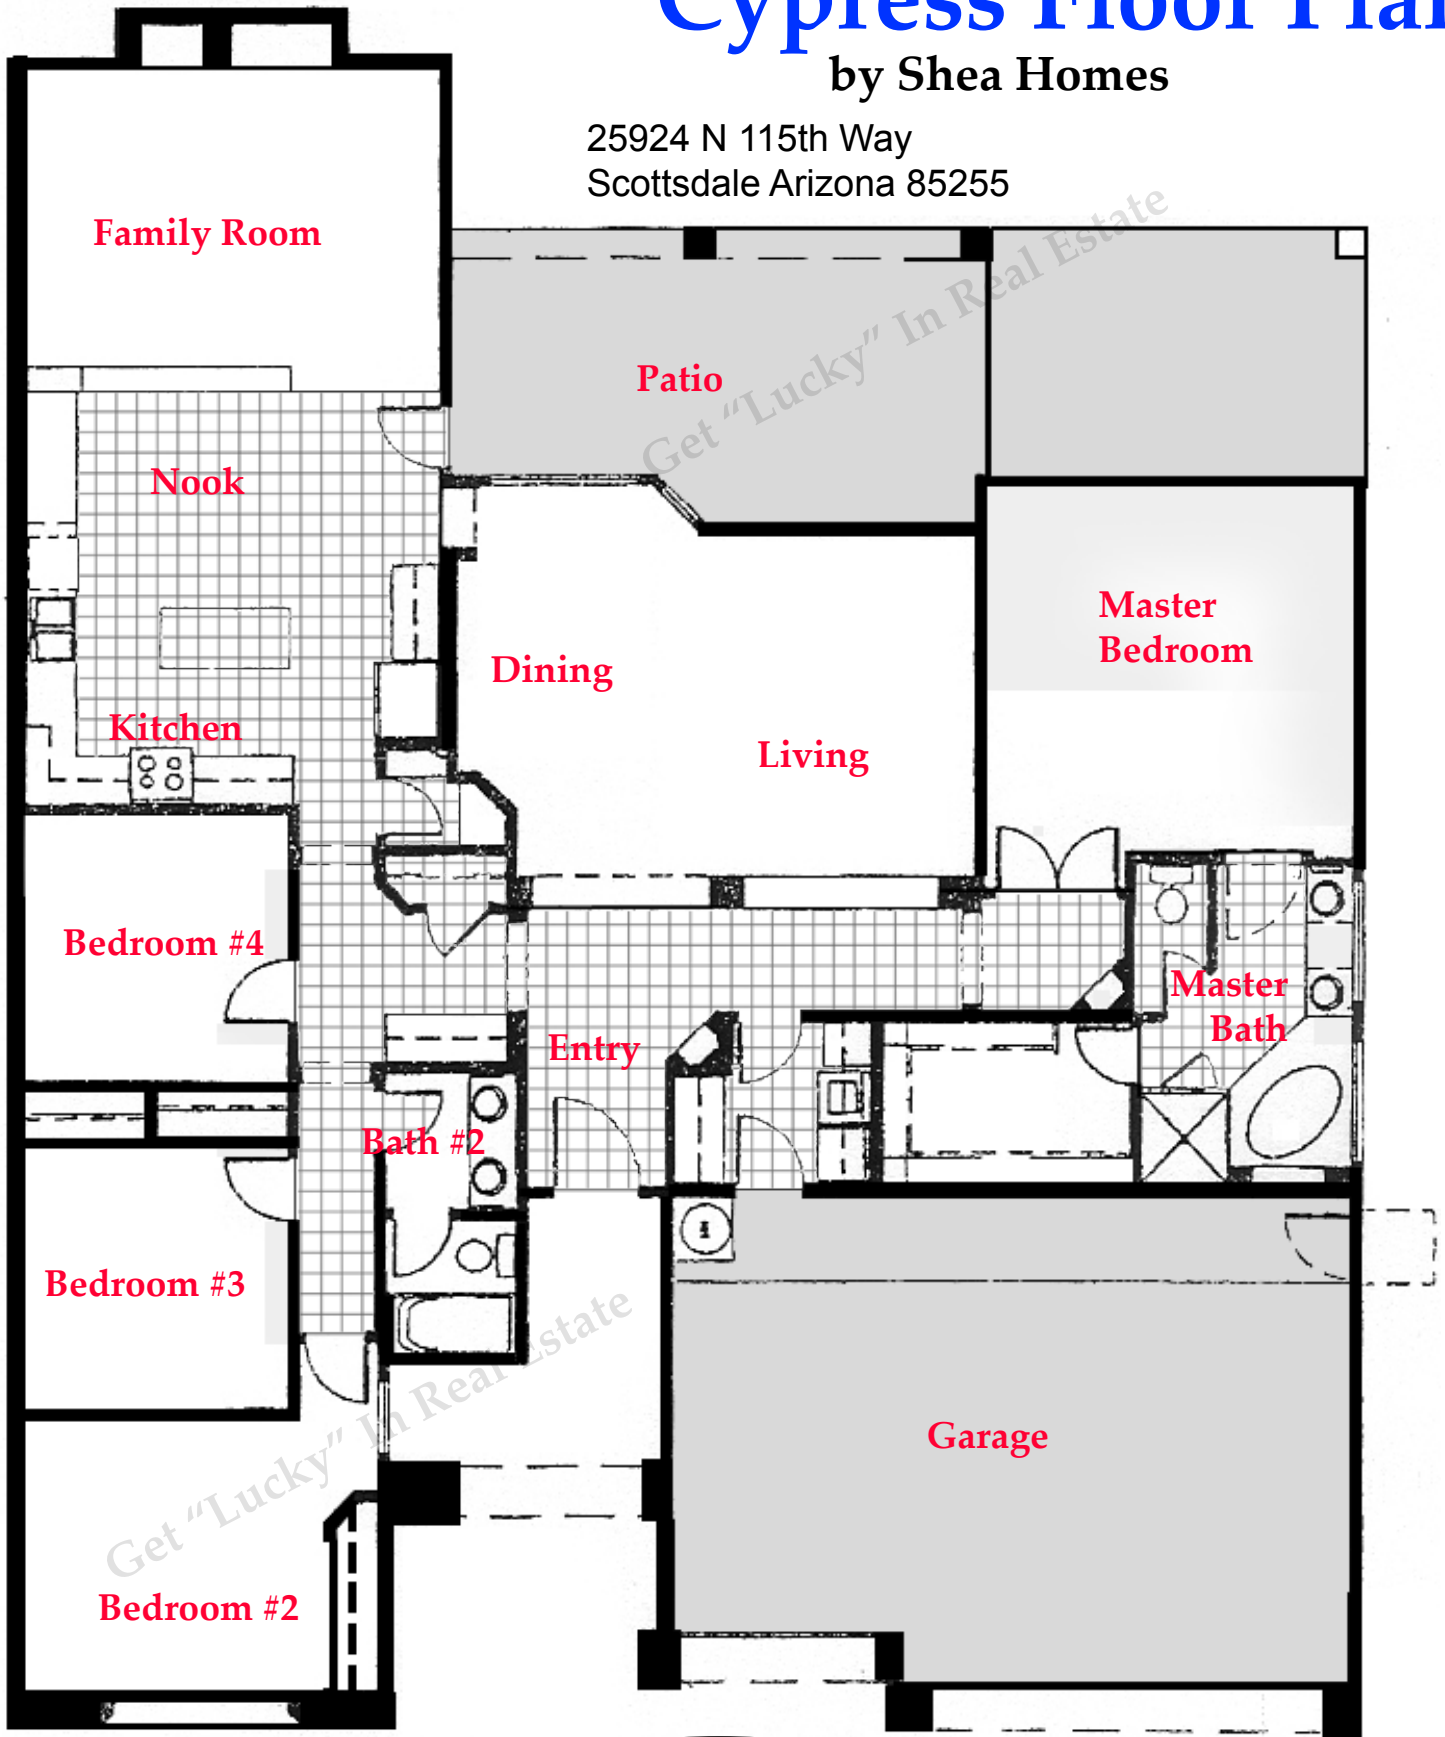

Cypress Floor Plan

by Shea Homes

25924 N 115th Way
Scottsdale Arizona 85255

Lisa & Matt Lucky

Lisa: 602.320.8415

Matt: 480.390.0445

Visit <http://LisaLucky.com>

Get "Lucky" In
Real Estate